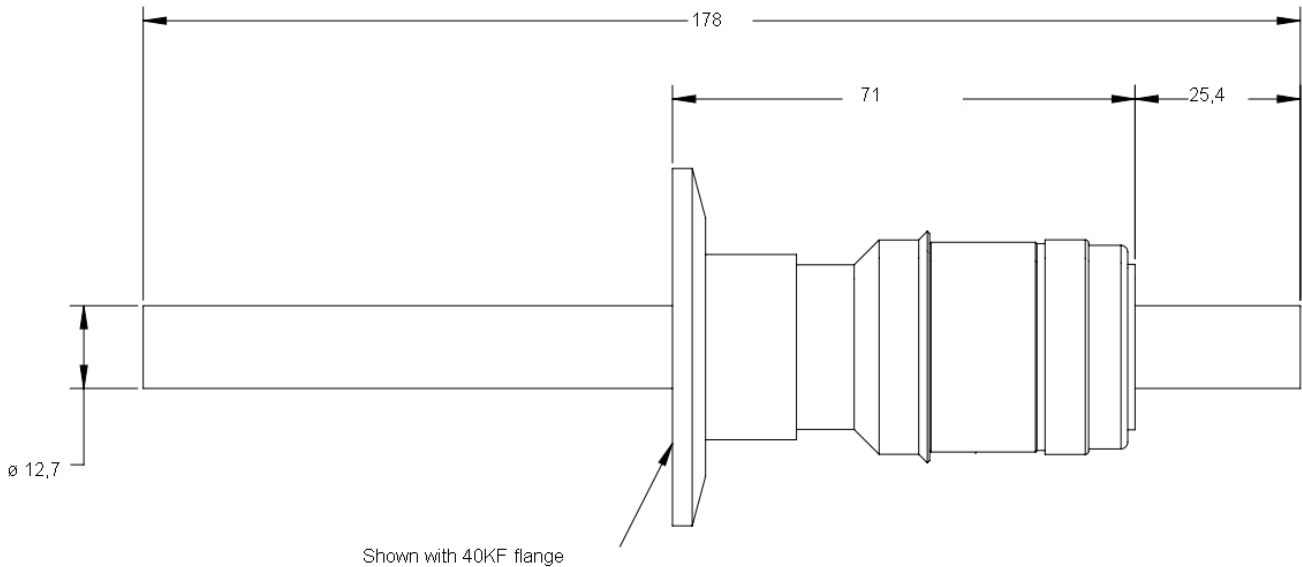

## 261-127CU8K-K25

High current feedthrough, 12,7mm copper conductor  
mounted on KF25 flange

Please note: The KF25 flange has no groove for inner centring ring  
An outer centred seal is required.

Current rating      450A  
Voltage rating      8KV